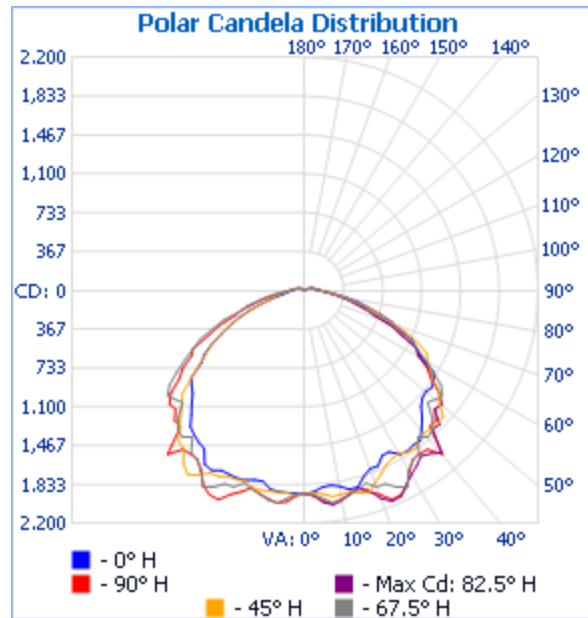

Lamp: LED

Lamp Cat: NA. LUMINAIRE OUTPUT: 7224 Lms.

Lamp Output: 1 lamp(s), rated Lumens/lamp: 7224

Max Candela: 2,156.1 at Horizontal: 82.5°, Vertical: 22.5°

Input Wattage: 87.6

Luminous Opening: Point

Test: INTERTEK TESTED

Test Lab: SCALED FROM Intertek

Photometry : Type C

CIE Class: Direct

Roadway Summary

Cutoff Classification:	CUTOFF	
Distribution:	TYPE III, VERY SHORT	
Max Cd, 90 Deg Vert:	154.0	
Max Cd, 80 to <90 Deg:	391.3	
	Lumens	% Lamp
Downward Street Side:	3,666.2	50.8%
Downward House Side:	3,334.9	46.2%
Downward Total:	7,001.1	96.9%
Upward Street Side:	111.9	1.5%
Upward House Side:	109.4	1.5%
Upward Total:	221.3	3.1%
Total Lumens:	7,222.4	100%

Flood Summary

	Efficiency	Lumens	Horizontal Spread	Vertical Spread
Field (10%):	95.3%	6,883.3	168	165.1
Beam (50%):	77.7%	5,611.7	128.5	119.5
Total:	99.9%	7,219.6		

Lumens Per Zone

Zone	Lumens	% Total	Zone	Lumens	% Total
0-10	185.0	2.6%	90-100	121.3	1.7%
10-20	550.0	7.6%	100-110	66.4	0.9%
20-30	889.1	12.3%	110-120	27.0	0.4%
30-40	1,153.1	16.0%	120-130	6.4	0.1%
40-50	1,283.8	17.8%	130-140	0.2	0%
50-60	1,231.3	17.1%	140-150	0	0%
60-70	951.1	13.2%	150-160	0	0%
70-80	525.6	7.3%	160-170	0	0%
80-90	231.3	3.2%	170-180	0	0%