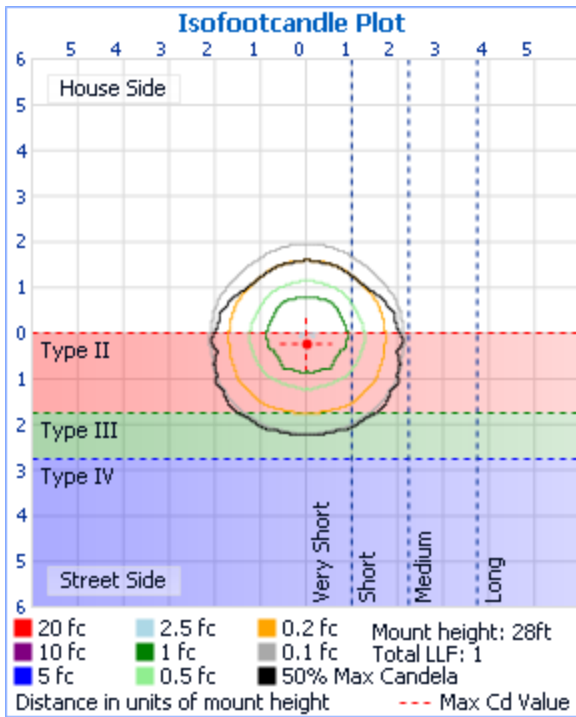

Zonal Lumen Summary

Zone	Lumens	% Lamp	% Luminaire
0-30	1,624.0	22.5%	22.5%
0-40	2,777.0	38.4%	38.5%
0-60	5,292.1	73.3%	73.3%
60-90	1,708.0	23.6%	23.7%
0-90	7,000.2	96.9%	96.9%
90-180	221.4	3.1%	3.1%
0-180	7,221.6	100%	100%

Flood Summary

	Efficiency	Lumens	Horizontal Spread	Vertical Spread
Field (10%):	95.3%	6,883.3	168	165.1
Beam (50%):	77.7%	5,611.7	128.5	119.5
Total:	99.9%	7,219.6		

Lumens Per Zone

Zone	Lumens	% Total	Zone	Lumens	% Total
0-10	185.0	2.6%	90-100	121.3	1.7%
10-20	550.0	7.6%	100-110	66.4	0.9%
20-30	889.1	12.3%	110-120	27.0	0.4%
30-40	1,153.1	16.0%	120-130	6.4	0.1%
40-50	1,283.8	17.8%	130-140	0.2	0%
50-60	1,231.3	17.1%	140-150	0	0%
60-70	951.1	13.2%	150-160	0	0%
70-80	525.6	7.3%	160-170	0	0%
80-90	231.3	3.2%	170-180	0	0%

Illuminance at a Distance

	Center Beam FC	Beam Width	
4.7R	88.26 fc	16.0ft	19.3ft
9.3R	22.06 fc	32.0ft	38.7ft
14.0R	9.81 fc	48.0ft	58.0ft
18.7R	5.52 fc	64.0ft	77.4ft
23.3R	3.53 fc	80.0ft	96.7ft
28.0R	2.45 fc	96.0ft	116.0ft

■ Vert. Spread: 119.5° ■ Horiz. Spread: 128.5°

Candela Table - Type C

	0	5	15	25	35	45	55	60	62.	65	67.	70	72.	75	77.	80	82.	85	87.	90	95	10	11	12	13	14	15	16	17	18	
0	19	19	19	19	19	19	19	19	19	19	19	19	19	19	19	19	192	19	192	19	19	19	19	19	19	19	19	19	19	19	19
2.5	03	03	01	09	13	13	18	39	26	28	32	34	37	36	37	39	1	43	3	44	45	40	32	39	43	33	31	27	21	23	
5	18	18	18	18	19	19	19	19	19	19	19	19	19	19	19	19	201	20	201	20	19	19	19	19	19	18	18	18	18	19	19
7.5	18	18	18	18	19	19	19	19	19	19	19	19	19	19	19	19	204	20	203	20	20	20	20	19	19	18	18	18	18	18	19
10	18	18	18	19	19	19	19	19	19	19	19	19	19	19	19	19	201	20	200	20	20	19	19	19	19	19	19	18	18	18	19
12.5	19	19	19	19	19	19	19	19	19	19	19	19	19	19	19	19	196	19	197	19	19	19	19	19	19	19	19	18	18	18	18
15	19	19	20	20	20	19	19	19	19	19	19	19	19	19	19	19	194	19	193	19	19	19	18	18	19	19	19	19	18	18	18