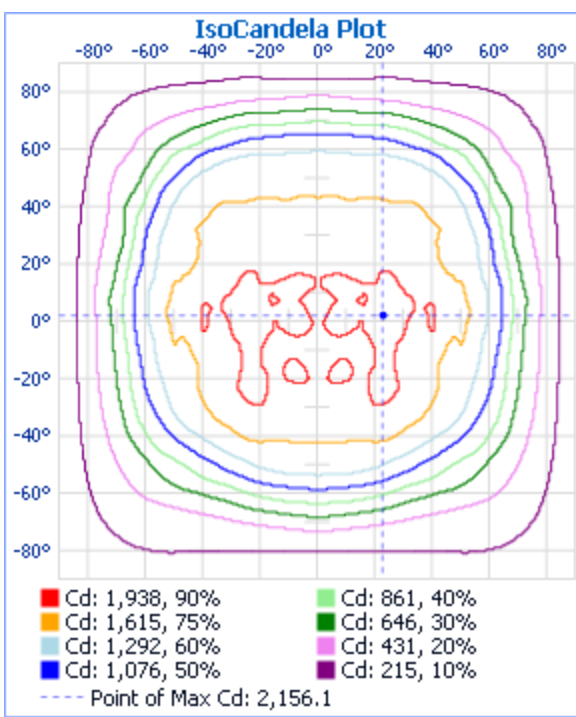

Test Lab: SCALED FROM Intertek

Photometry : Type C

CIE Class: Direct

Roadway Summary

Cutoff Classification:	CUTOFF	
Distribution:	TYPE III, VERY SHORT	
Max Cd, 90 Deg Vert:	154.0	
Max Cd, 80 to <90 Deg:	391.3	
	Lumens	% Lamp
Downward Street Side:	3,666.2	50.8%
Downward House Side:	3,334.9	46.2%
Downward Total:	7,001.1	96.9%
Upward Street Side:	111.9	1.5%
Upward House Side:	109.4	1.5%
Upward Total:	221.3	3.1%
Total Lumens:	7,222.4	100%

Zonal Lumen Summary

Zone	Lumens	% Lamp	% Luminaire
0-30	1,624.0	22.5%	22.5%
0-40	2,777.0	38.4%	38.5%
0-60	5,292.1	73.3%	73.3%
60-90	1,708.0	23.6%	23.7%
0-90	7,000.2	96.9%	96.9%
90-180	221.4	3.1%	3.1%
0-180	7,221.6	100%	100%

Flood Summary

	Efficiency	Lumens	Horizontal Spread	Vertical Spread
Field (10%):	95.3%	6,883.3	168	165.1
Beam (50%):	77.7%	5,611.7	128.5	119.5
Total:	99.9%	7,219.6		

Lumens Per Zone

Zone	Lumens	% Total	Zone	Lumens	% Total
0-10	185.0	2.6%	90-100	121.3	1.7%
10-20	550.0	7.6%	100-110	66.4	0.9%
20-30	889.1	12.3%	110-120	27.0	0.4%
30-40	1,153.1	16.0%	120-130	6.4	0.1%
40-50	1,283.8	17.8%	130-140	0.2	0%
50-60	1,231.3	17.1%	140-150	0	0%
60-70	951.1	13.2%	150-160	0	0%
70-80	525.6	7.3%	160-170	0	0%
80-90	231.3	3.2%	170-180	0	0%

Illuminance at a Distance

	Center Beam FC	Beam Width	
4.7R	88.26 fc	16.0ft	19.3ft
9.3R	22.06 fc	32.0ft	38.7ft
14.0R	9.81 fc	48.0ft	58.0ft
18.7R	5.52 fc	64.0ft	77.4ft
23.3R	3.53 fc	80.0ft	96.7ft
28.0R	2.45 fc	96.0ft	116.0ft