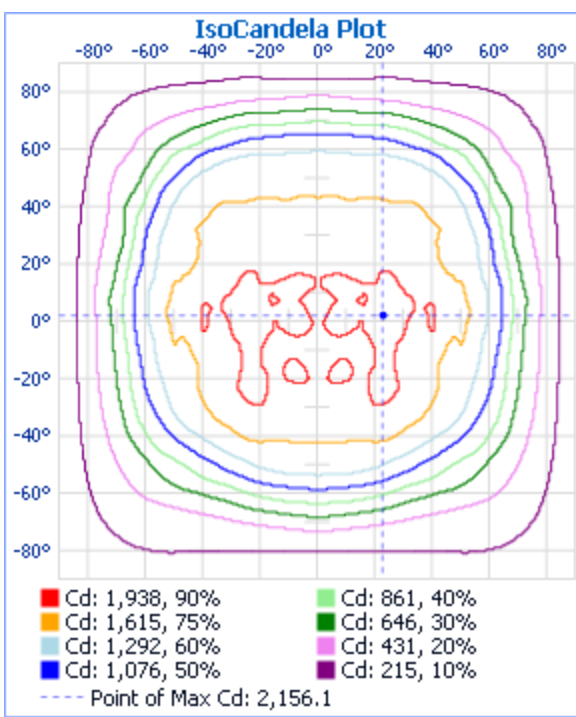

### Roadway Summary

Cutoff Classification:	CUTOFF	
Distribution:	TYPE III, VERY SHORT	
Max Cd, 90 Deg Vert:	154.0	
Max Cd, 80 to <90 Deg:	391.3	
	Lumens	% Lamp
Downward Street Side:	3,666.2	50.8%
Downward House Side:	3,334.9	46.2%
Downward Total:	7,001.1	96.9%
Upward Street Side:	111.9	1.5%
Upward House Side:	109.4	1.5%
Upward Total:	221.3	3.1%
Total Lumens:	7,222.4	100%

### Zonal Lumen Summary

Zone	Lumens	% Lamp	% Luminaire
0-30	1,624.0	22.5%	22.5%
0-40	2,777.0	38.4%	38.5%
0-60	5,292.1	73.3%	73.3%
60-90	1,708.0	23.6%	23.7%
0-90	7,000.2	96.9%	96.9%
90-180	221.4	3.1%	3.1%
0-180	7,221.6	100%	100%

### Flood Summary

	Efficiency	Lumens	Horizontal Spread	Vertical Spread
Field (10%):	95.3%	6,883.3	168	165.1
Beam (50%):	77.7%	5,611.7	128.5	119.5
Total:	99.9%	7,219.6		

### Illuminance at a Distance

	Center Beam LUX	Beam Width
1.3m	1,081.18 LUX	4.6m   5.5m
2.7m	270.30 LUX	9.1m   11.1m
4.0m	120.13 LUX	13.7m   16.6m
5.3m	67.57 LUX	18.3m   22.1m
6.7m	43.25 LUX	22.9m   27.6m
8.0m	30.03 LUX	27.4m   33.2m