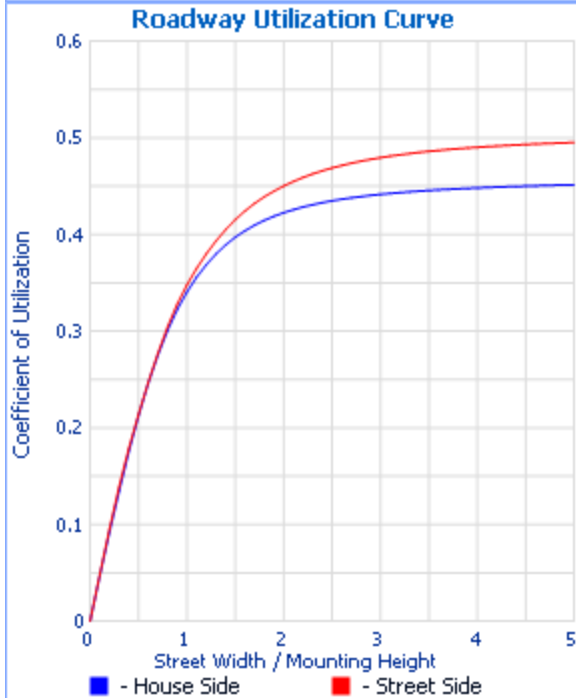

Illuminance at a Distance

	Center Beam LUX	Beam Width
1.3m	1,081.18 LUX	4.6m 5.5m
2.7m	270.30 LUX	9.1m 11.1m
4.0m	120.13 LUX	13.7m 16.6m
5.3m	67.57 LUX	18.3m 22.1m
6.7m	43.25 LUX	22.9m 27.6m
8.0m	30.03 LUX	27.4m 33.2m

■ Vert. Spread: 119.5°   ■ Horiz. Spread: 128.5°

Candela Table - Type C

	0	5	15	25	35	45	55	60	62.	65	67.	70	72.	75	77.	80	82.	85	87.	90	95	10	11	12	13	14	15	16	17	18
0	19	19	19	19	19	19	19	19	19	19	19	19	19	19	19	19	19	19	19	19	19	19	19	19	19	19	19	19	19	19
2.5	03	03	01	09	13	13	18	39	26	28	32	34	37	36	37	39	1	43	3	44	45	40	32	39	43	33	31	27	21	23
5	18	18	18	18	19	19	19	19	19	19	19	19	19	19	19	19	201	20	201	20	19	19	19	19	19	18	18	18	19	19
7.5	18	18	18	18	19	19	19	19	19	19	19	19	19	19	19	19	204	20	203	20	20	20	20	19	19	18	18	18	18	19
10	18	18	18	19	19	19	19	19	19	19	19	19	19	19	19	19	201	20	200	20	20	19	19	19	19	19	19	18	18	19
12.5	19	19	19	19	19	19	19	19	19	19	19	19	19	19	19	19	196	19	197	19	19	19	19	19	19	19	19	18	18	18
15	19	19	20	20	20	19	19	19	19	19	19	19	19	19	19	19	194	19	193	19	19	19	18	18	19	19	19	19	18	18