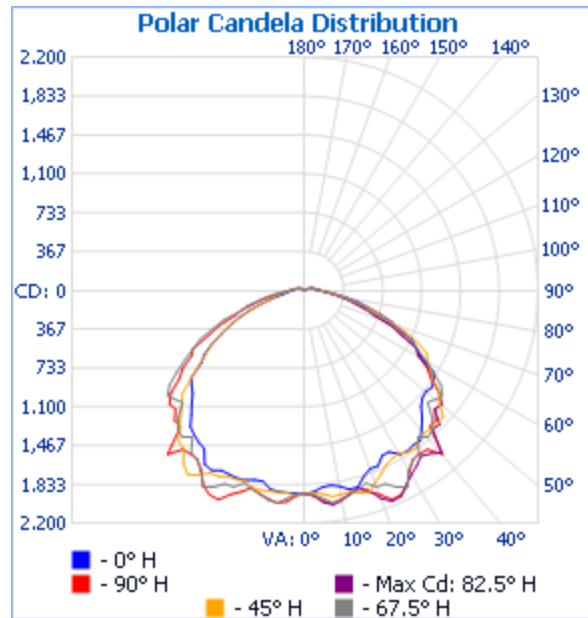

**Lamp:** LED

**Lamp Cat:** NA. LUMINAIRE OUTPUT: 7224 Lms.

**Lamp Output:** 1 lamp(s), rated Lumens/lamp: 7224

**Max Candela:** 2,156.1 at Horizontal: 82.5°, Vertical: 22.5°

**Input Wattage:** 87.6

**Luminous Opening:** Point

### Roadway Summary

Cutoff Classification:	CUTOFF	
Distribution:	TYPE III, VERY SHORT	
Max Cd, 90 Deg Vert:	154.0	
Max Cd, 80 to <90 Deg:	391.3	
	Lumens	% Lamp
Downward Street Side:	3,666.2	50.8%
Downward House Side:	3,334.9	46.2%
Downward Total:	7,001.1	96.9%
Upward Street Side:	111.9	1.5%
Upward House Side:	109.4	1.5%
Upward Total:	221.3	3.1%
Total Lumens:	7,222.4	100%