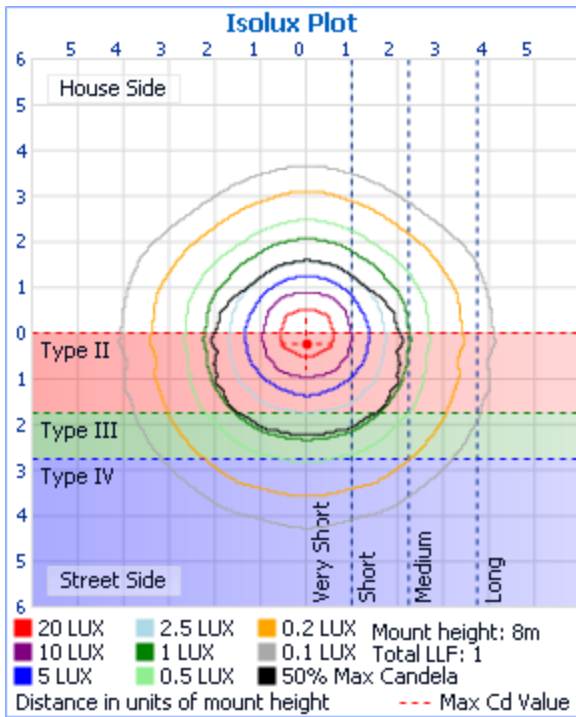

### Roadway Summary

Cutoff Classification:	CUTOFF	
Distribution:	TYPE III, VERY SHORT	
Max Cd, 90 Deg Vert:	154.0	
Max Cd, 80 to <90 Deg:	391.3	
	Lumens	% Lamp
Downward Street Side:	3,666.2	50.8%
Downward House Side:	3,334.9	46.2%
Downward Total:	7,001.1	96.9%
Upward Street Side:	111.9	1.5%
Upward House Side:	109.4	1.5%
Upward Total:	221.3	3.1%
Total Lumens:	7,222.4	100%

### Zonal Lumen Summary

Zone	Lumens	% Lamp	% Luminaire
0-30	1,624.0	22.5%	22.5%
0-40	2,777.0	38.4%	38.5%
0-60	5,292.1	73.3%	73.3%
60-90	1,708.0	23.6%	23.7%
0-90	7,000.2	96.9%	96.9%
90-180	221.4	3.1%	3.1%
0-180	7,221.6	100%	100%

### Flood Summary

	Efficiency	Lumens	Horizontal Spread	Vertical Spread
Field (10%):	95.3%	6,883.3	168	165.1
Beam (50%):	77.7%	5,611.7	128.5	119.5
Total:	99.9%	7,219.6		

### Lumens Per Zone

Zone	Lumens	% Total	Zone	Lumens	% Total
0-10	185.0	2.6%	90-100	121.3	1.7%
10-20	550.0	7.6%	100-110	66.4	0.9%
20-30	889.1	12.3%	110-120	27.0	0.4%
30-40	1,153.1	16.0%	120-130	6.4	0.1%
40-50	1,283.8	17.8%	130-140	0.2	0%
50-60	1,231.3	17.1%	140-150	0	0%
60-70	951.1	13.2%	150-160	0	0%
70-80	525.6	7.3%	160-170	0	0%
80-90	231.3	3.2%	170-180	0	0%