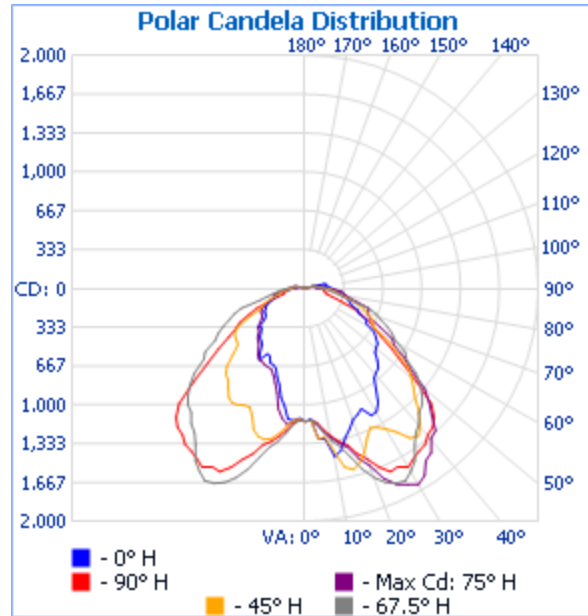

Lamp: DRIVER: HIGH PERFECTION TECH

Lamp Cat: LP1090-24-GG-299. LUMEN RATING: 4812.73 Lms.

Lamp Output: 1 lamp(s), rated Lumens/lamp: 4812.73

Max Candela: 1,945.0 at Horizontal: 75°, Vertical: 30°

Luminous Opening: Point

Test: Intertek

Test Lab: BASE TEST Intertek

Photometry : Type C

CIE Class: Direct

Roadway Summary

Cutoff Classification:	NONCUTOFF	
Distribution:	TYPE II, VERY SHORT	
Max Cd, 90 Deg Vert:	332.3	
Max Cd, 80 to <90 Deg:	445.1	
	Lumens	% Lamp
Downward Street Side:	2,654.8	55.2%
Downward House Side:	1,997.7	41.5%
Downward Total:	4,652.5	96.7%
Upward Street Side:	103.0	2.1%
Upward House Side:	57.2	1.2%
Upward Total:	160.2	3.3%
Total Lumens:	4,812.7	100%