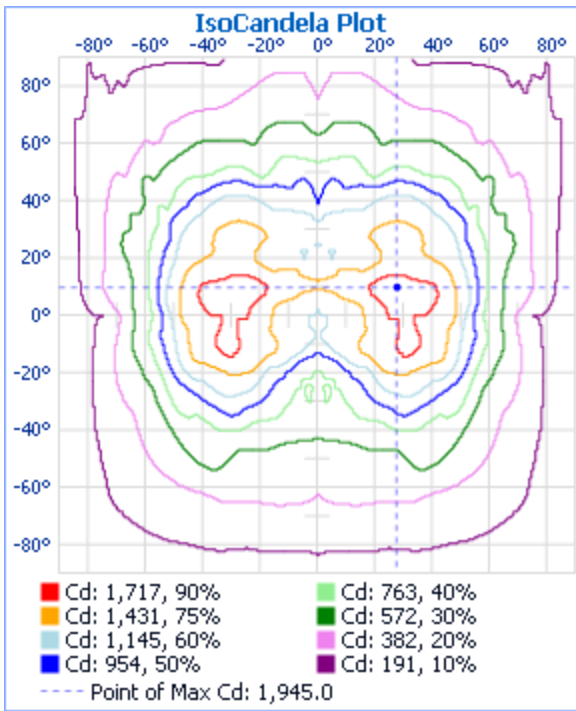

Lamp: DRIVER: HIGH PERFECTION TECH

Lamp Cat: LP1090-24-GG-299. LUMEN RATING: 4812.73 Lms.

Lamp Output: 1 lamp(s), rated Lumens/lamp: 4812.73

Max Candela: 1,945.0 at Horizontal: 75°, Vertical: 30°

Luminous Opening: Point

Zonal Lumen Summary

Zone	Lumens	% Lamp	% Luminaire
0-30	1,123.1	23.3%	23.3%
0-40	1,953.3	40.6%	40.6%
0-60	3,511.5	73%	73%
60-90	1,140.6	23.7%	23.7%
0-90	4,652.1	96.7%	96.7%
90-180	160.3	3.3%	3.3%
0-180	4,812.3	100%	100%

Flood Summary

	Efficiency	Lumens	Horizontal Spread	Vertical Spread
Field (10%):	95.8%	4,612.1	165.7	176.2
Beam (50%):	55.3%	2,662.2	111.5	81.2
Total:	100%	4,810.3		

Lumens Per Zone

Zone	Lumens	% Total	Zone	Lumens	% Total
0-10	117.1	2.4%	90-100	127.8	2.7%
10-20	381.4	7.9%	100-110	32.5	0.7%
20-30	624.6	13.0%	110-120	0	0%
30-40	830.2	17.3%	120-130	0	0%
40-50	853.3	17.7%	130-140	0	0%
50-60	704.9	14.6%	140-150	0	0%
60-70	534.0	11.1%	150-160	0	0%
70-80	372.8	7.7%	160-170	0	0%
80-90	233.8	4.9%	170-180	0	0%

Candela Table - Type C

	0	5	15	25	35	45	55	60	62.	65	67.	70	72.	75	77.	80	82.	85	87.	90	95	10	11	12	13	14	15	16	17	18	
0	11	11	11	11	11	11	11	11	11	11	11	11	11	114	11	11	11	11	11	11	11	11	11	11	11	11	11	11	11	11	
2.5	28	32	41	41	40	40	39	36	35	34	35	35	35	5	35	36	36	37	37	37	40	46	46	41	27	23	23	24	19	16	
5	12	12	12	12	12	12	11	11	11	11	11	11	11	117	11	11	11	11	11	11	11	11	11	11	11	11	11	11	11	11	
7.5	13	13	13	13	12	12	12	12	12	12	12	12	12	124	12	12	12	12	12	12	12	12	12	11	11	11	11	11	11	11	
10	14	14	14	14	14	14	13	13	13	13	13	13	13	130	12	12	12	12	12	12	12	12	12	12	12	12	11	11	11	10	
12.5	14	14	14	15	15	15	15	14	14	14	14	13	13	13	136	13	13	13	13	13	13	13	13	13	13	13	13	11	10	10	96
15	13	13	13	14	15	16	16	15	15	15	14	14	14	141	14	13	13	13	13	13	13	13	13	13	13	13	12	10	93	90	85